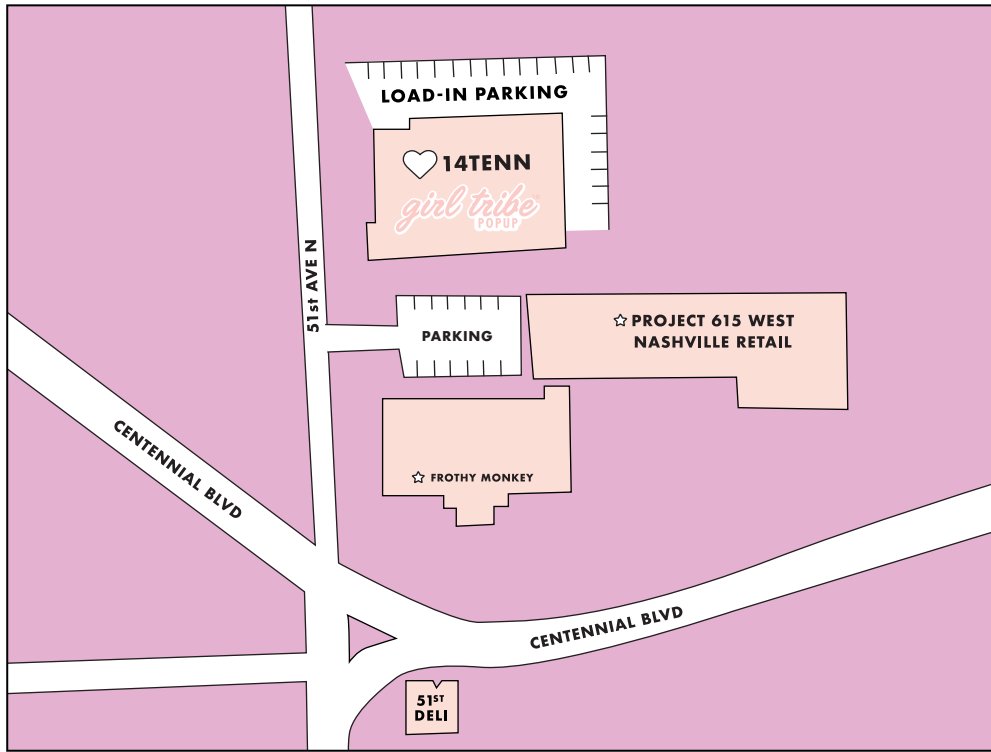

# PARKING MAP

## LOAD-IN DAY PARKING

There is a main parking lot on the left side of 14TENN as well as street parking directly in front of the building. You'll see our pink Girl Tribe van parked out front. You can't miss it! Please be respectful of other cars in the parking lot when unloading and park in a legal parking spot.

All parking at Stocking 51 and The Nation's neighborhood is public. With the growing popularity of the area, please allow extra time for travel and parking. You may park in any of the surrounding lots and streets, just make sure to look for signage. Do NOT park past/across the railroad tracks, you will get towed by the property owners.

## SUNDAY EVENT PARKING

Absolutely no vendor cars are to be parked in the parking lot attached to 14TENN or on the street in front of 14TENN. The more room for shoppers to park, the better! Please park as far as possible, uber or have someone drop you off.